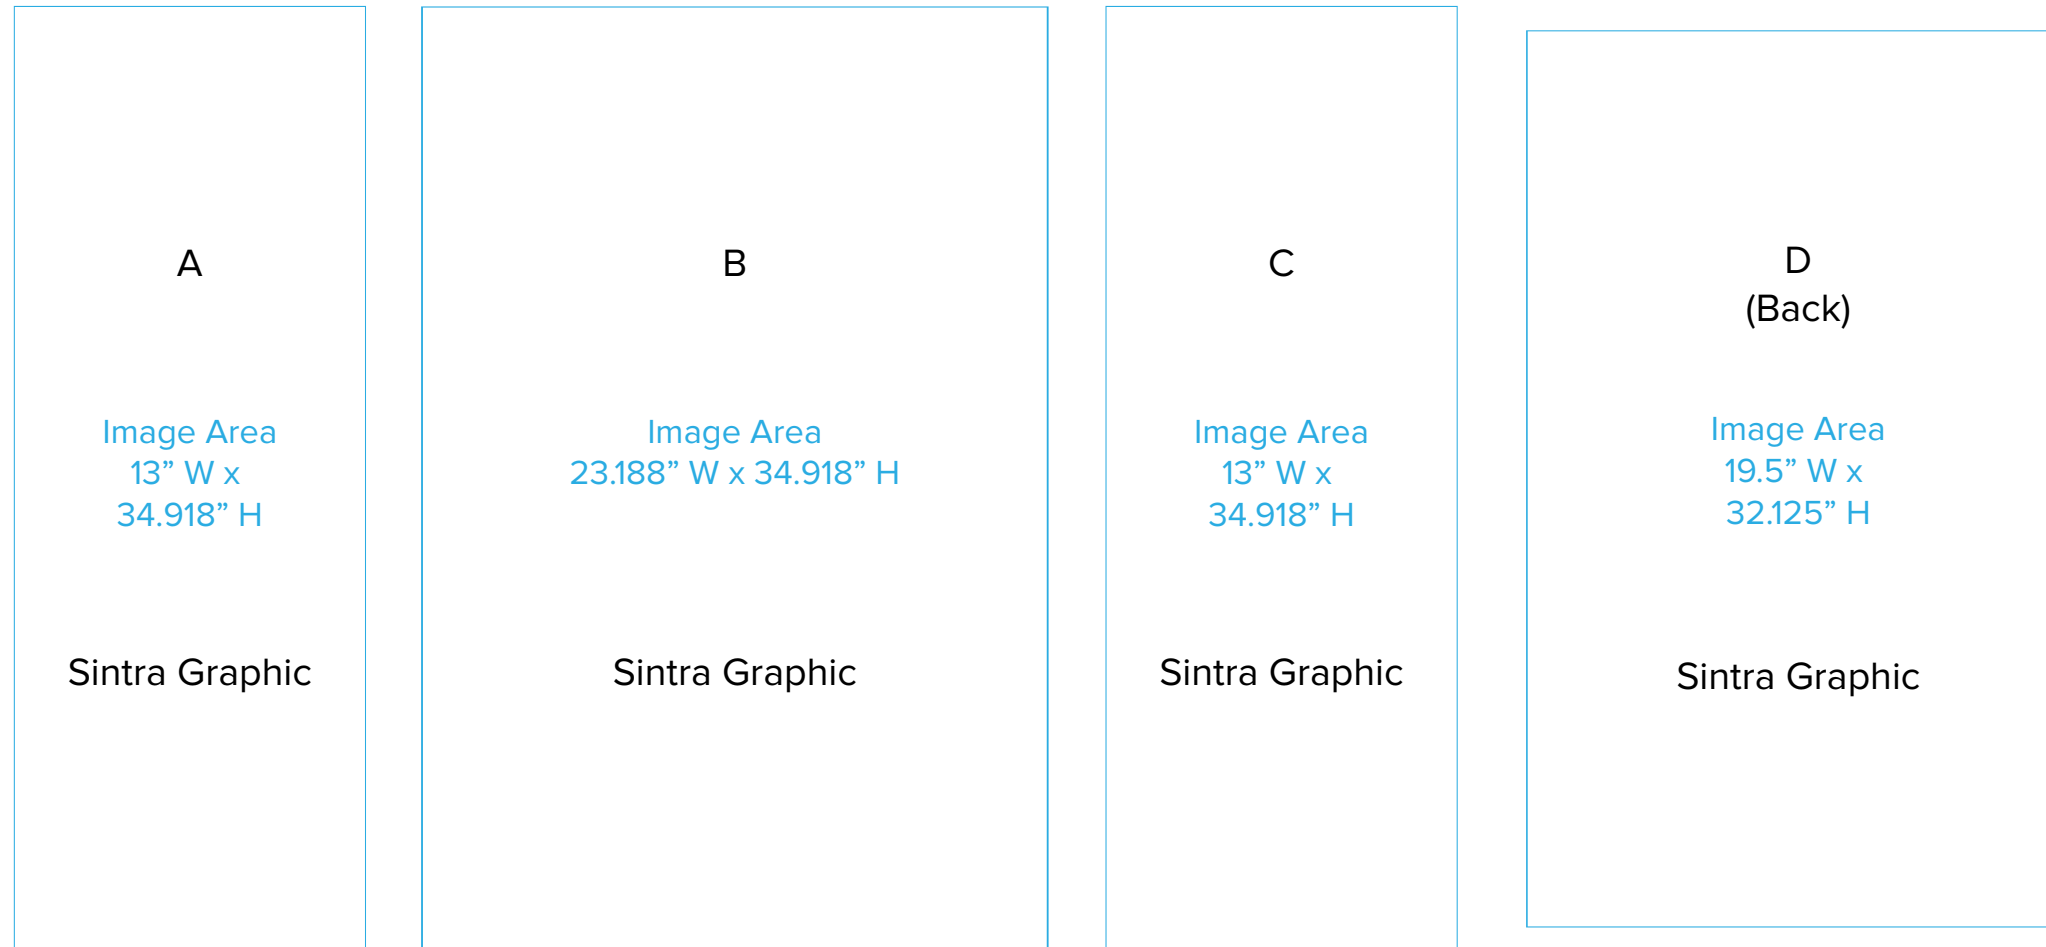

Graphic Template
10 x 10 Layout

NOTE: All Raster Art (jpg, tiff,psd, png, etc.) must be at least 100 dpi at print size.

Graphic Template Pedestal

1/2" of graphic perimeter is hidden by extrusion

NOTE: All Raster Art (jpg, tiff,psd, png, etc.) must be at least 100 dpi at print size.