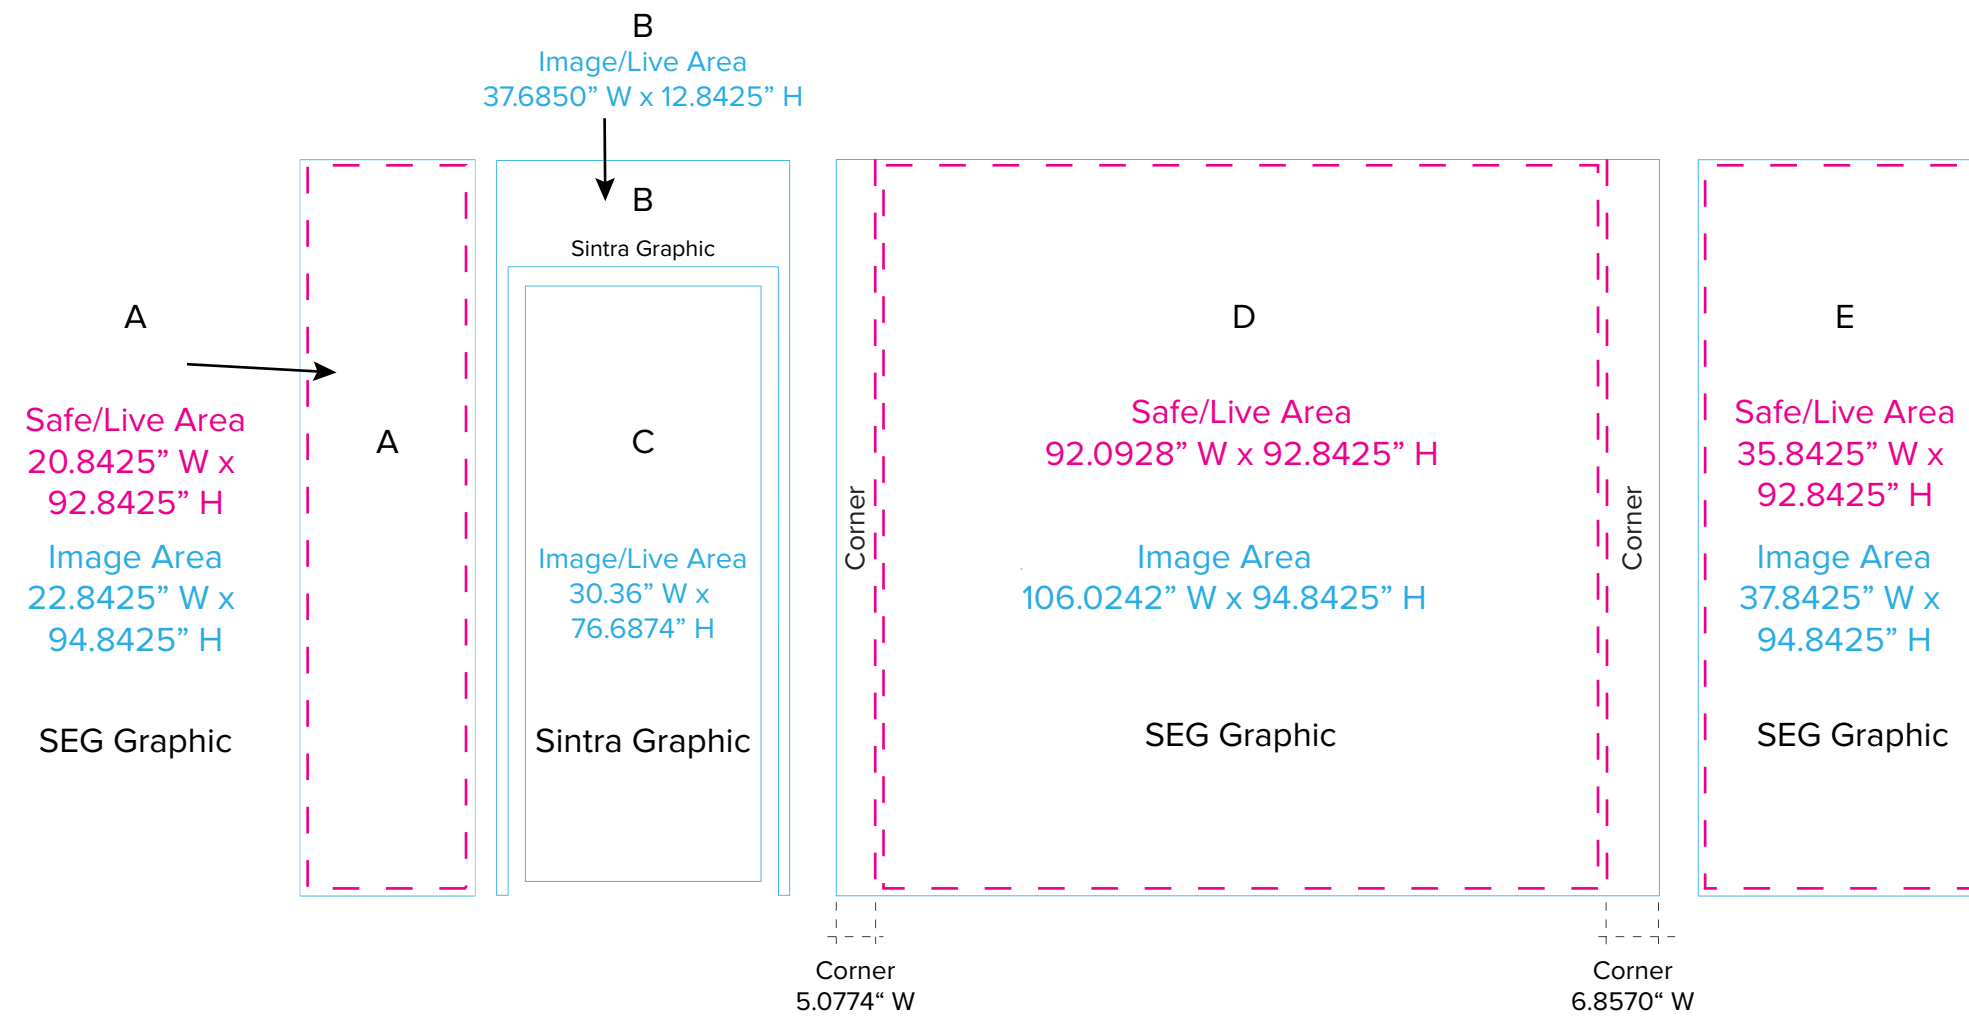

Graphic Template
10 x 10 Layout

NOTE: All Raster Art (jpg, tiff,psd, png, etc.) must be at least 100 dpi at print size.

Graphic Template Pedestal

1/2" of graphic perimeter is hidden by extrusion

NOTE: All Raster Art (jpg, tiff,psd, png, etc.) must be at least 100 dpi at print size.